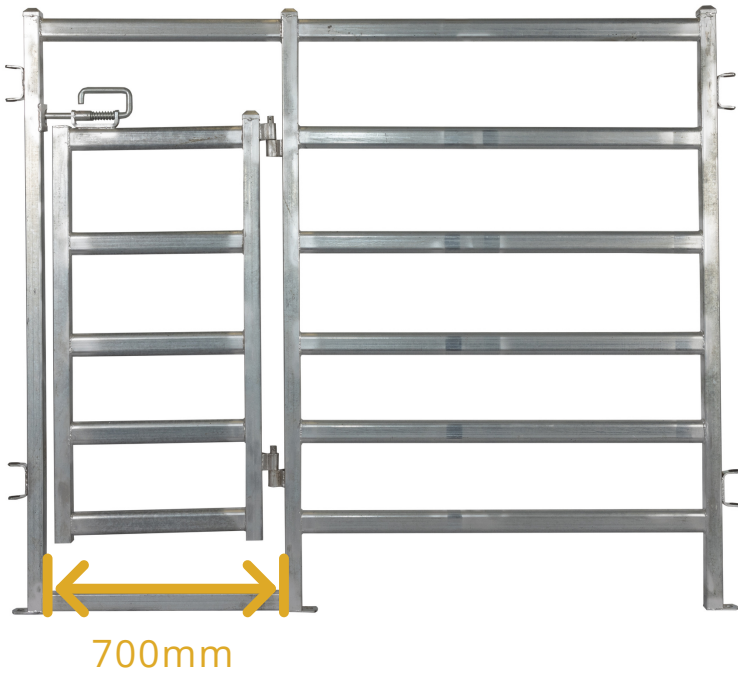

Cattle Panel with Man Gate

Cattle Panel With Man Gate

Specifications

- Saves opening big gates or climbing over
- Handy ground pinning lugs
- Ease of operation
- Hot Dipped Galvanised
- Slam Latch

PRODUCT CODE	GRADE	LENGTH (mm)	HEIGHT (mm)	UPRIGHTS (mm)	HORIZONTAL OVAL RAIL (mm)	WEIGHT (Kg)
EF0038	Standard	2100	1800	50 x 50 x 2	70 x 41 x 1.6	50
EF0168	Standard	2400	1800	50 x 50 x 2	70 x 41 x 1.6	55

All Products can be Hot Dipped After Welding (galvanising). Prices on application.

- ✓ Australian Owned & Operated
- ✓ Highest Quality Products
- ✓ Pre-made & custom to order

Order Now

✉ sales@easyfence.com.au