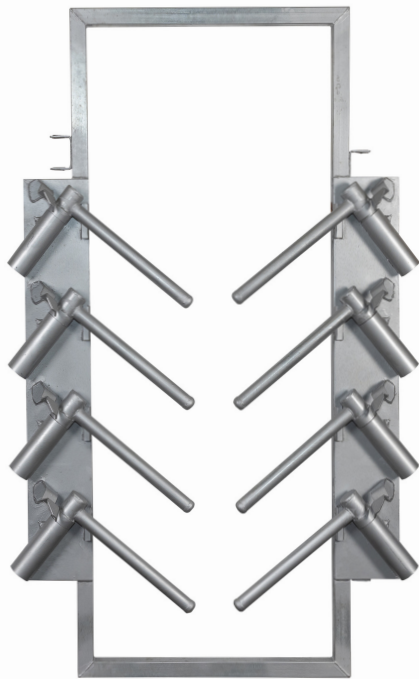

# Cattle Trap Gate

## Cattle Trap Gate

### Specifications

- Designed for self-mustering
- Ideal for decreasing handling & increasing mustering efficiency on large properties
- Reduces stress on both the animal and handler!
- Arms are removable
- Effective and easy to install into an existing portable yard.
- Hot Dipped Galvanised

PRODUCT CODE	WIDTH (mm)	HEIGHT (mm)	WEIGHT (Kg)
EF0029	1150	2000	86

**All Products can be Hot Dipped After Welding (galvanising). Prices on application.**

- ✓ Australian Owned & Operated
- ✓ Highest Quality Products
- ✓ Pre-made & custom to order