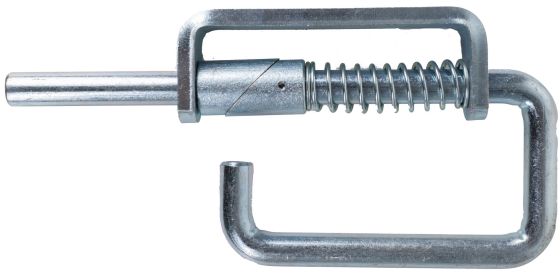

Cattle Slam Latch

Cattle Slam Latch Specifications

- Hot Dipped Galvanised Steel
- Spring loaded latch
- Quick and easy Slam

PRODUCT CODE	PIN (mm)
EF0034	20

All Products can be Hot Dipped After Welding (galvanising). Prices on application.