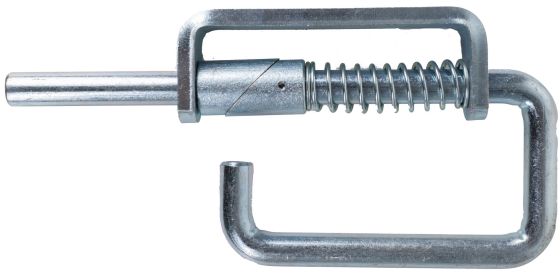

Sheep Slam Latch

Sheep Slam Latch Specifications

- Spring loaded latch
- Quick and easy slam

PRODUCT CODE	PIN (mm)
EF0056	14

All Products can be Hot Dipped After Welding (galvanising). Prices on application.