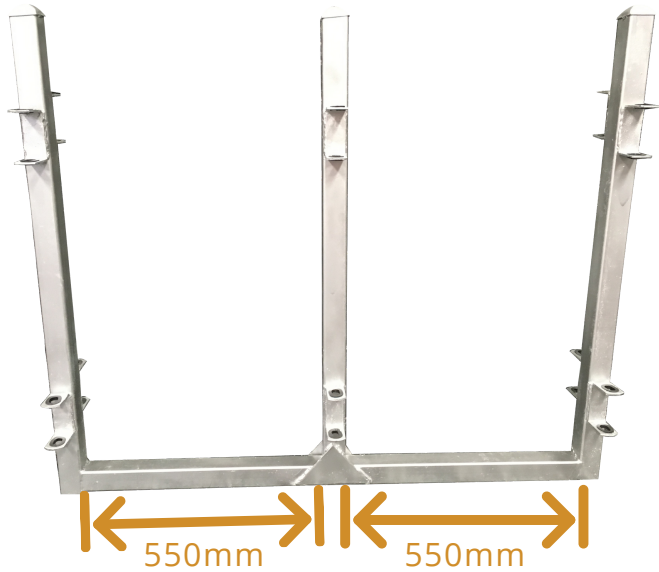

Sheep Raceway Bow Double

Sheep Raceway Bow Double

Specifications

- Assists in maintaining a sturdy race
- Ideal for dual raceway
- Hot Dipped Galvanised Steel

PRODUCT CODE	FRAME (mm)	HEIGHT (mm)	WIDTH (mm)	WEIGHT (Kg)
EF0077	50 x 50 x 1.5	1000	1250	17