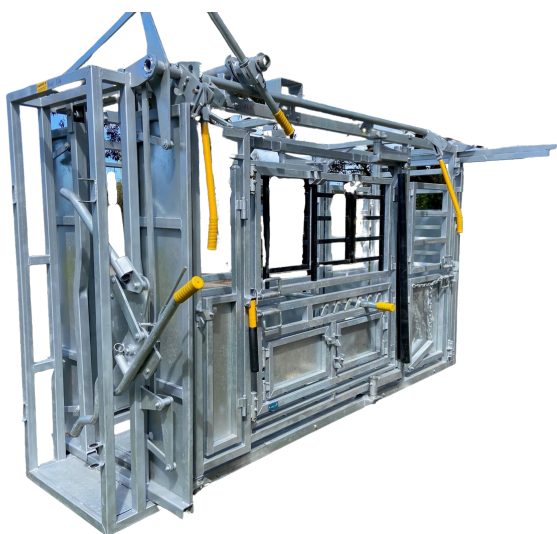

Premium Crush with Squeeze

Premium Crush with Squeeze

Specifications

- Hot Dipped Galvanised
- Anti-bruise oval rails
- Sheeted Head Bail
- Checker plate floor
- Auto lock rear sliding gate
- Adjustable rear Head Bail Handle
- Walk through rear Vet section
- 2 x large inspection doors
- Access gates for the feet of animals
- Neck inspection doors
- Front and rear head bail operation
- Side squeeze operation
- Chin lift included
- Ratchet Operation
- Flat Packed

PRODUCT CODE	LENGTH (mm)	WIDTH (mm)	HEIGHT (mm)	WEIGHT (Kg)
EF0352	3900	850	2030	870

All Products can be Hot Dipped After Welding (galvanising). Prices on application.

- ✓ Australian Owned & Operated
- ✓ Highest Quality Products
- ✓ Pre-made & custom to order