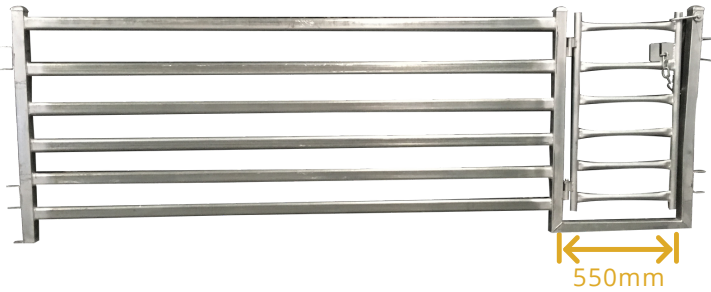

# Sheep Panel with Man Gate

## Sheep Panel With Man Gate

### Specifications

- Saves opening big gates or climbing over
- Handy ground pinning lugs
- Ease of operation
- Hot Dipped Galvanised
- Slam Latch
- Flip Latch and Chain Link Latch

PRODUCT CODE	GRADE	LENGTH (mm)	HEIGHT (mm)	UPRIGHTS (mm)	HORIZONTAL OVAL RAIL (mm)	WEIGHT (Kg)
EF0066	Standard	2500	1040	50 x 50 x 2	60 x 30 x 1.6	37
EF0137	Premium	2500	1050	50 x 50 x 2	70 x 40 x 1.6 60 x 30 x 1.6	42
EF0138	Premium	3000	1050	50 x 50 x 2	70 x 40 x 1.6 60 x 30 x 1.6	45