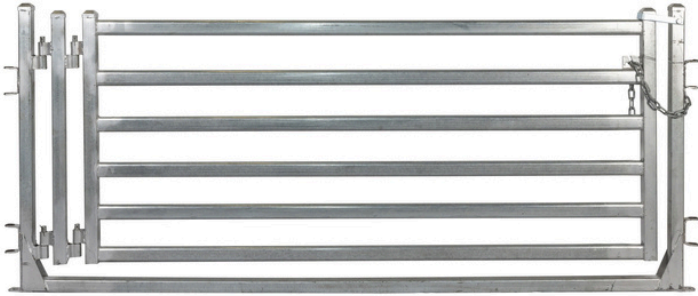

**easyfence**

# Sheep Gate

**2.5m** 

## Sheep Gate 2.5m

**360°** 

### Specifications

- HotDippedGalvanised Steel
- Robust construction
- Chain Latch and/or Flip Latch

PRODUCT	PRODUCT CODE	OVAL CROSS RAILS (mm)	UPRIGHTS (mm)	HEIGHT (mm)	LENGTH (mm)	WEIGHT (Kg)
Standard	EF0079	60 x 30 x 1.6	50 x 50 x 3.0	1070	2500	58
Premium	EF0139	70 x 40 x 1.6 60 x 30 x 1.6	50 x 50 x 3.0	1090	2500	62